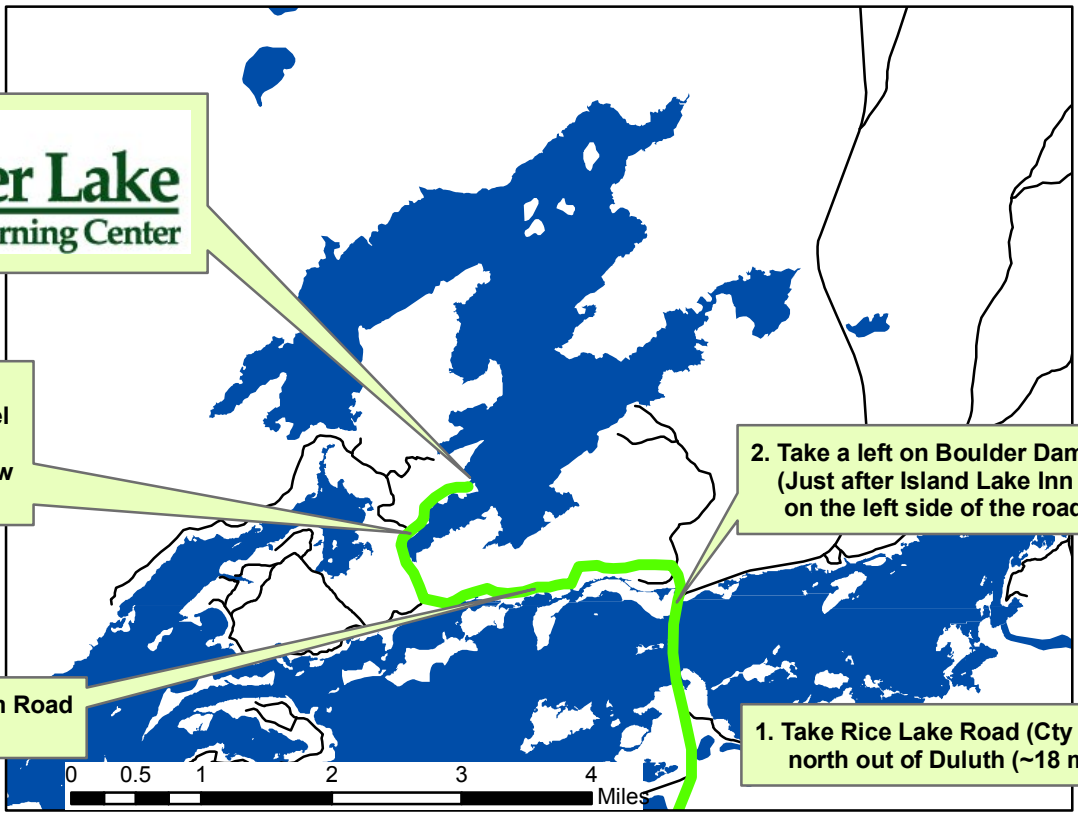

Directions to Boulder Lake Environmental Learning Center

4. As pavement ends, take a right on gravel driveway through orange gates. Follow driveway 1/2 mile.

2. Take a left on Boulder Dam Road (Just after Island Lake Inn on the left side of the road)

3. Follow Boulder Dam Road (~2.5 miles)

1. Take Rice Lake Road (Cty Road 4) north out of Duluth (~18 miles)

Directions to Intersection of Rice Lake Road and Arrowhead Exit Interstate 35 and take Highway 53 North. Take a right on Arlington. Arlington becomes Rice Lake Road at intersection with Arrowhead. Keep going straight and follow steps 1-4 above.