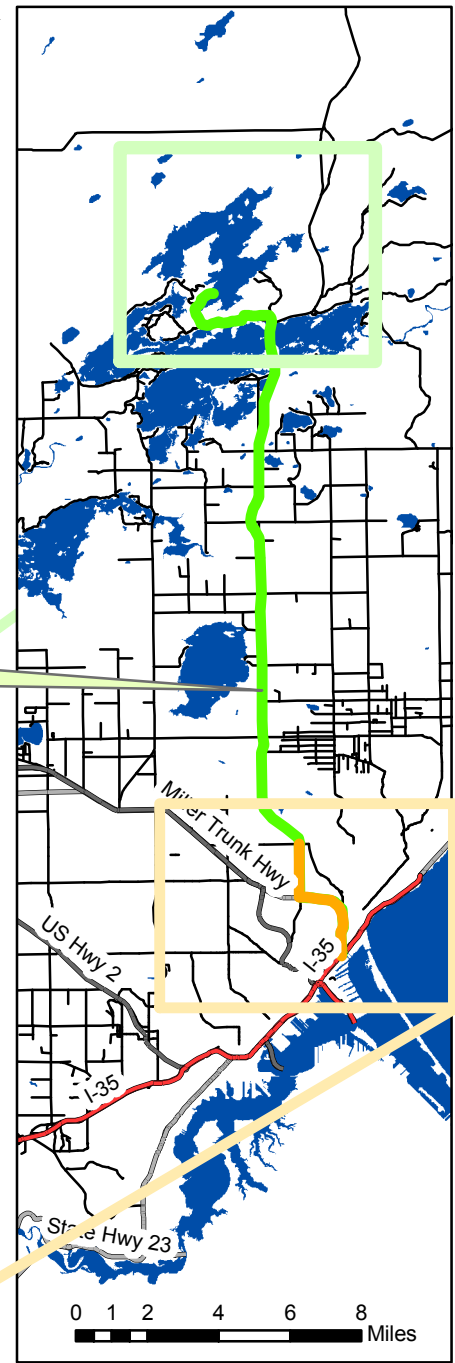

Directions to Boulder Lake Environmental Learning Center

4. As pavement ends, take a right on gravel driveway through orange gates. Follow driveway 1/2 mile.

2. Take a left on Boulder Dam Road (Just after Island Lake Inn on the left side of the road)

3. Follow Boulder Dam Road (~2.5 miles)

1. Take Rice Lake Road (Cty Road 4) north out of Duluth (~18 miles)

Directions to Intersection of Rice Lake Road and Arrowhead Exit Interstate 35 and take Highway 53 North. Take a right on Arlington. Arlington becomes Rice Lake Road at intersection with Arrowhead. Keep going straight and follow steps 1-4 above.